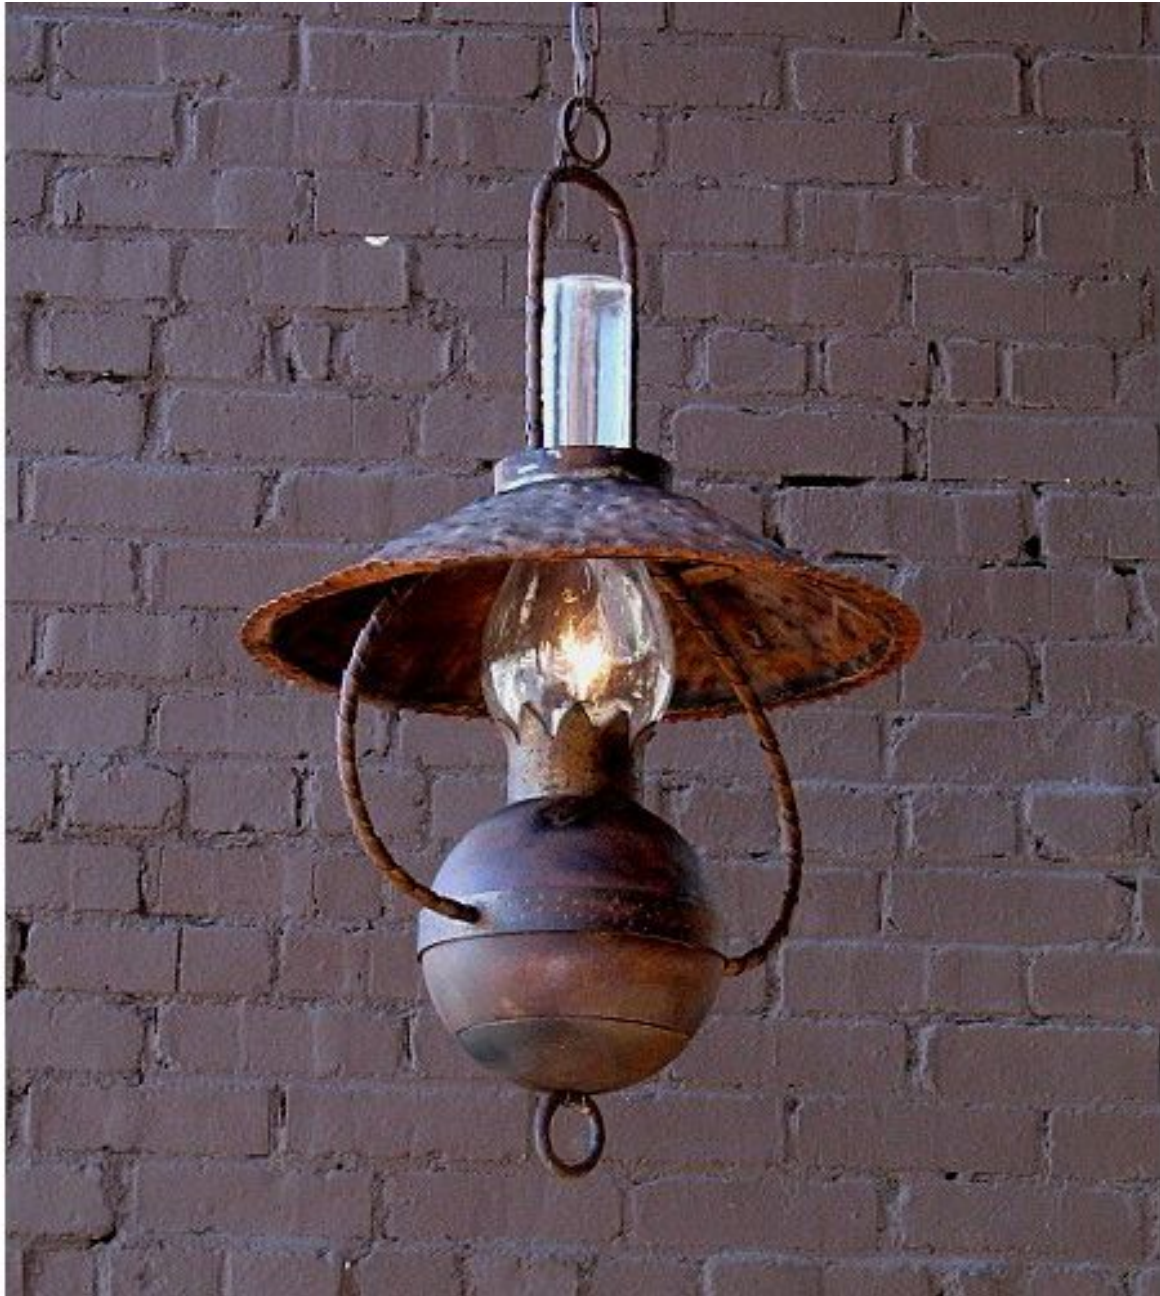

Our Boat House

NAUTICAL FURNISHINGS INSPIRED BY THE SALT, SAND AND SEA

877.667.0901

Seaman's Pendant Lantern

A natural rust finish of the Seaman's Pendant give rise to the aged vibe of this old oil lamp-like fixture. One Edison bulb is to be placed within the glass chimney for a lantern-like effect.